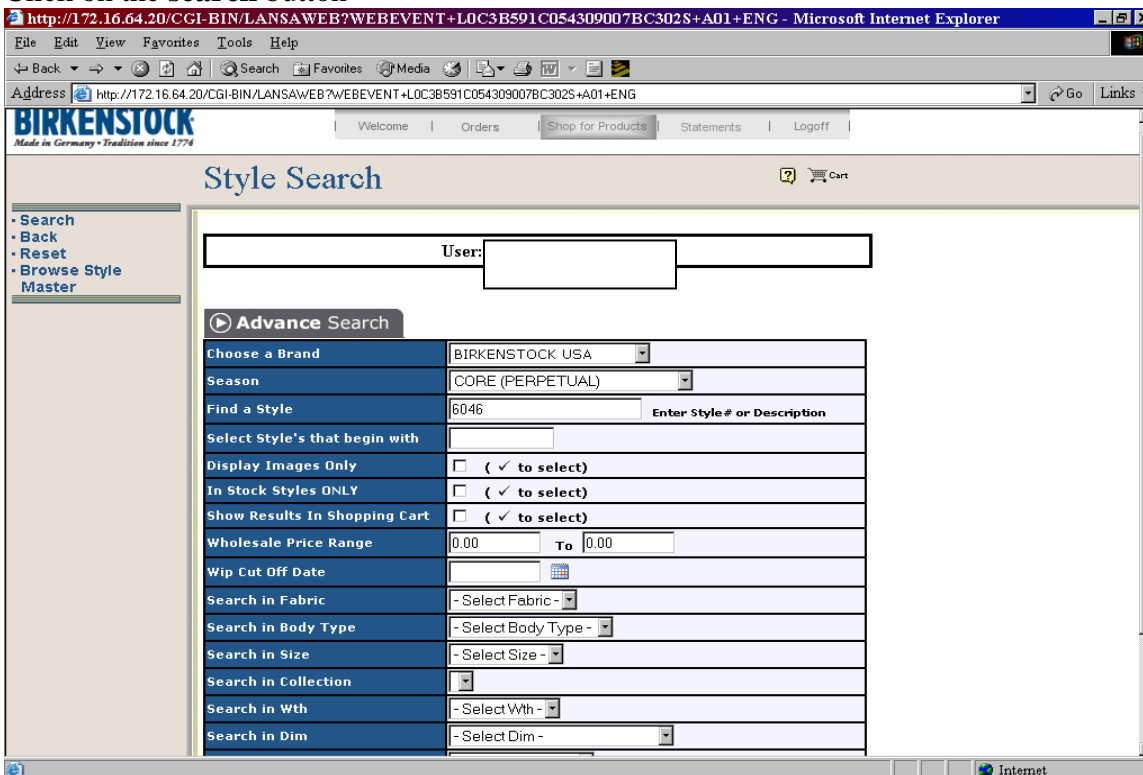

Looking for Product Availability

Click on shop for products.

Find a style (put in your # I am using 6046)

Click on the **search** button

Now you are here you can see Avail to ship stoplight. What you want to do is click on the style # so you can see what the size run looks like with availability. I am going to click on 50646 the 2nd item down.