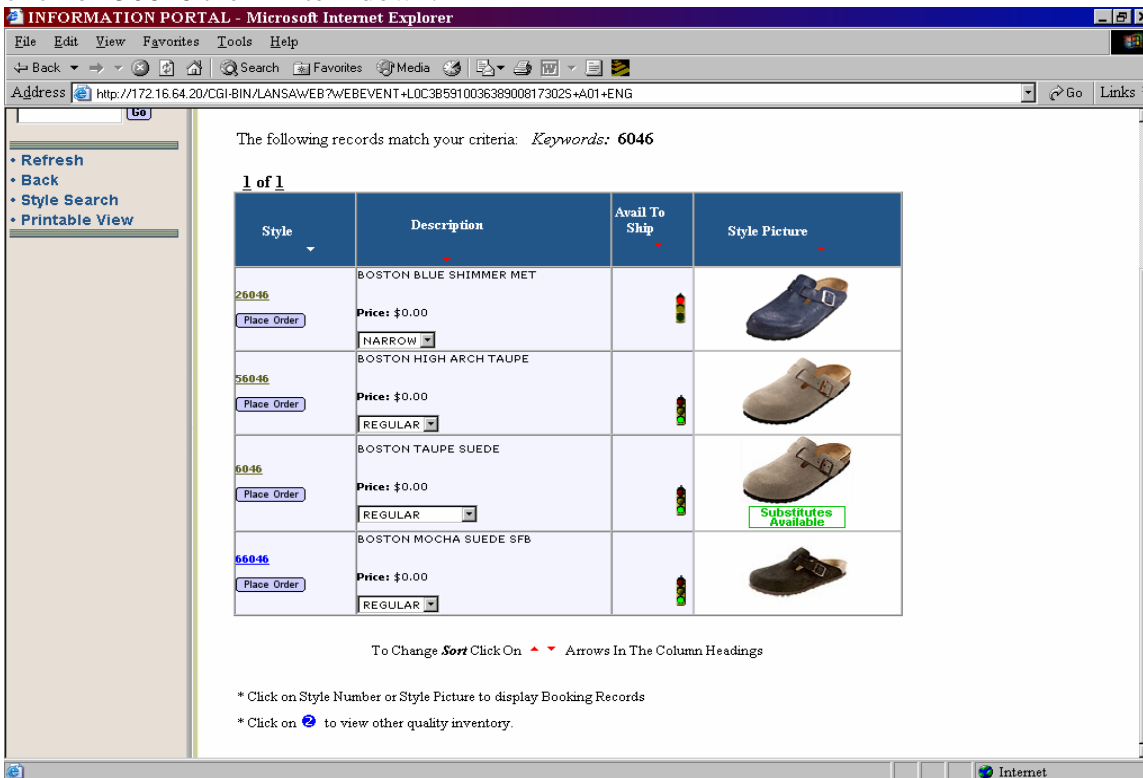

Looking for Product Availability

Click on shop for products.

Find a style (put in your # I am using 6046)

Click on the **search** button

Now you are here you can see Avail to ship stoplight. What you want to do is click on the style # so you can see what the size run looks like with availability. I am going to click on 50646 the 2nd item down.

To Change **Sort** Click On Arrow In The Column Headings

* Click on [Go](#) to display Booking Detail
* Click on to view other quality inventory.

Here is my size run 35 to 46 in Regular.

Green Light we have stock